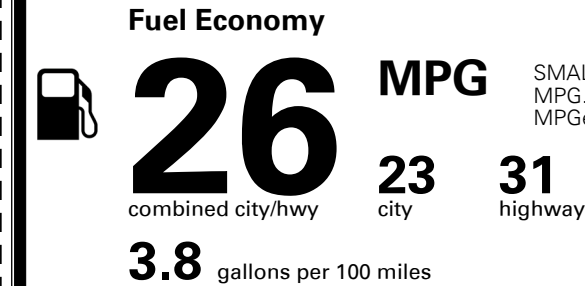

TOTAL ADDITIONAL WEIGHT: 6.6

*Additional terms and conditions apply.

**Kia Connect may be currently unavailable for Model Year 2022 and newer vehicles sold or purchased in Massachusetts; please see owners.kia.com for updates on availability.

EPA DOT Fuel Economy and Environment

Gasoline Vehicle

SMALL SUVs range from 14 to 118 MPG. The best vehicle rates 140 MPGe.

You spend \$750 more in fuel costs over 5 years compared to the average new vehicle.