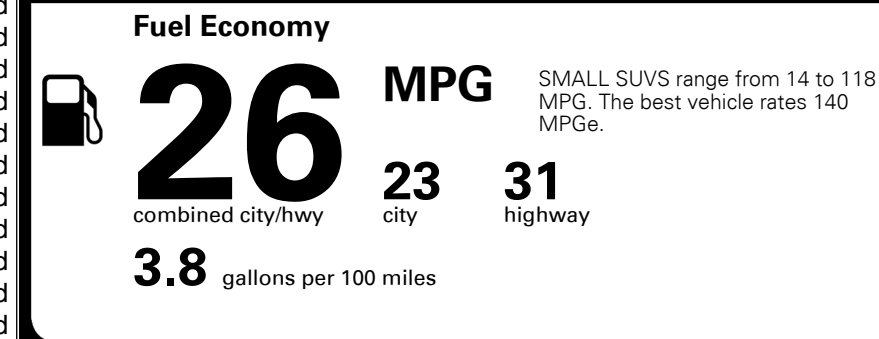

EPA DOT Fuel Economy and Environment

Gasoline Vehicle

You spend $500 more in fuel costs over 5 years compared to the average new vehicle.