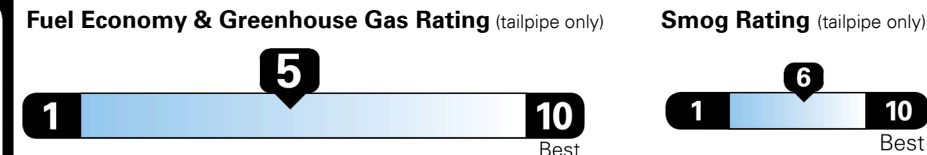

EPA DOT Fuel Economy and Environment

Gasoline Vehicle

Fuel Economy
22 MPG
combined city/hwy
19 city
26 highway
4.5 gallons per 100 miles

Standard SUVs range from 13 to 102 MPG. The best vehicle rates 140 MPGe.

You spend $2,500 more in fuel costs over 5 years
compared to the average new vehicle.

Annual fuel cost $2,450