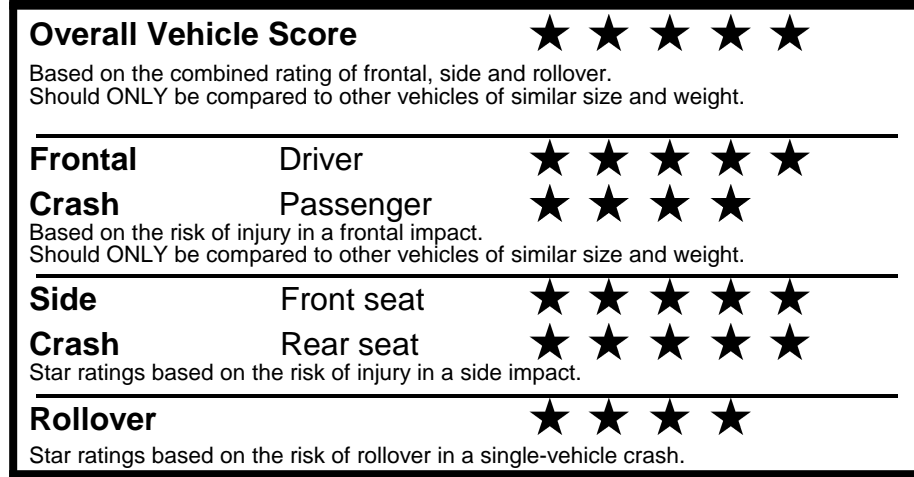

fueleconomy.gov
 Calculate personalized estimates and compare vehicles

GOVERNMENT 5-STAR SAFETY RATINGS

PARTS CONTENT INFORMATION

FOR VEHICLES IN THIS CAR LINE U.S./CANADIAN PARTS CONTENT: 0 %

MAJOR SOURCES OF FOREIGN PARTS: KOREA: 90%