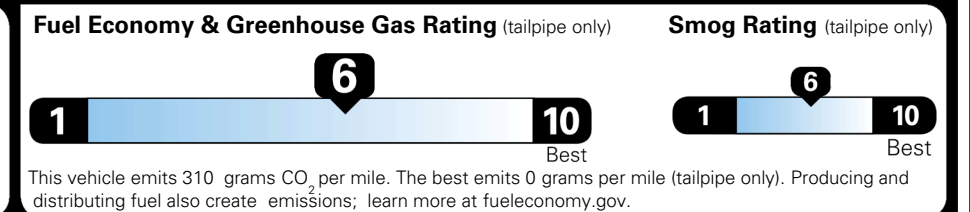

\$695.00
 \$2,200.00

 \$110.00
 \$200.00
 \$45.00

MSRP INCLUDING OPTIONS

\$ 31,740.00

INLAND FREIGHT AND HANDLING

\$ 1,245.00

TOTAL MANUFACTURER'S SUGGESTED RETAIL PRICE ▶

\$ 32,985.00

EPA DOT Fuel Economy and Environment

Gasoline Vehicle

You save \$0
 in fuel costs
 over 5 years
 compared to the
 average new vehicle.

Annual fuel cost
\$1,700

Actual results will vary for many reasons, including driving conditions and how you drive and maintain your vehicle. The average new vehicle gets 29 MPG and costs \$8,500 to fuel over 5 years. Cost estimates are based on 15,000 miles per year at \$ 3.30 per gallon. MPGe is miles per gasoline gallon equivalent. Vehicle emissions are a significant cause of climate change and smog.