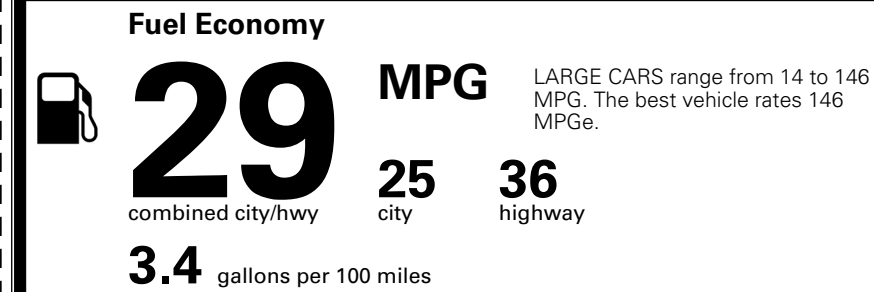

WARRANTY

10 Year/100,000 Mile Limited Powertrain Warranty
5 Year/60,000 Mile Limited Basic Warranty
5 Year/60,000 Mile Roadside Assistance

MANUFACTURER'S SUGGESTED RETAIL PRICE ▶

$ 28,490.00

COMPARE GT-LINE FWD FEATURES

Added to/in place of standard LXS FWD features
- 18" Gloss Black Finished Alloy Wheels
- LED Fog Lights
- Black O/S Mirrors w/ LED Turn Signals
- GT-Line Exterior Styling
- 12.3" Touchscreen Display w/Navigation
- SynTex Seating Material
- Leather-Wrapped Sport Steering Wheel
- Power Driver's Seat
- Heated Front Seats
- Wireless Phone Charger
- Highway Driving Assist

Included
Included
Included
Included
Included
Included
Included
Included
Included
Included
Included

ADDITIONAL INSTALLED EQUIPMENT:

(In addition to or in place of standard features)
Steel Matte Gray Paint
GT-Line Premium Package
- Panoramic Sunroof w/ Power Sunshade
- LED Interior Lighting
- Bose Premium Audio w/Active Sound Design
- 18" Black Finished Alloy Wheels, Unique Design
Cargo Mat
Carpeted Floor Mats
First Aid Kit, Small

$695.00
$2,200.00

$110.00
$200.00
$45.00

MSRP INCLUDING OPTIONS

$ 31,740.00

INLAND FREIGHT AND HANDLING

$ 1,245.00

TOTAL MANUFACTURER'S SUGGESTED RETAIL PRICE ▶

$ 32,985.00

EPA DOT Fuel Economy and Environment

Gasoline Vehicle

You save $0
in fuel costs
over 5 years
compared to the
average new vehicle.

Annual fuel cost
$1,700