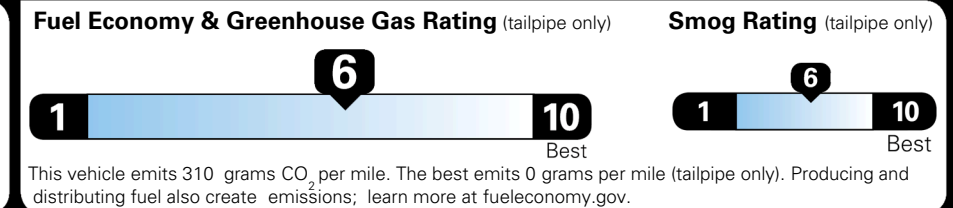

\$495.00
 \$295.00
 \$2,200.00
 \$110.00
 \$200.00
 \$45.00

EPA DOT Fuel Economy and Environment

Gasoline Vehicle

You save \$0
 in fuel costs over 5 years compared to the average new vehicle.

Annual fuel cost **\$1,700**