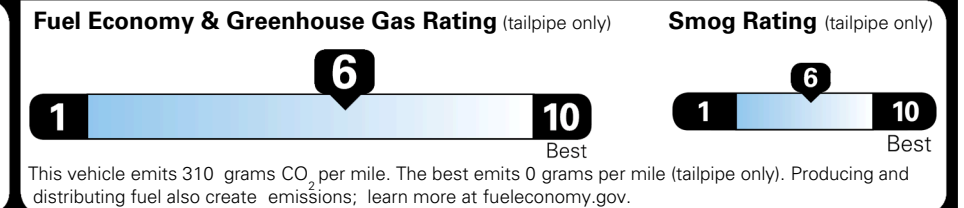

EPA DOT Fuel Economy and Environment

Gasoline Vehicle

You save \$0
 in fuel costs over 5 years compared to the average new vehicle.

Annual fuel cost \$1,700

Actual results will vary for many reasons, including driving conditions and how you drive and maintain your vehicle. The average new vehicle gets 29 MPG and costs \$8,500 to fuel over 5 years. Cost estimates are based on 15,000 miles per year at \$ 3.30 per gallon. MPGe is miles per gasoline gallon equivalent. Vehicle emissions are a significant cause of climate change and smog.