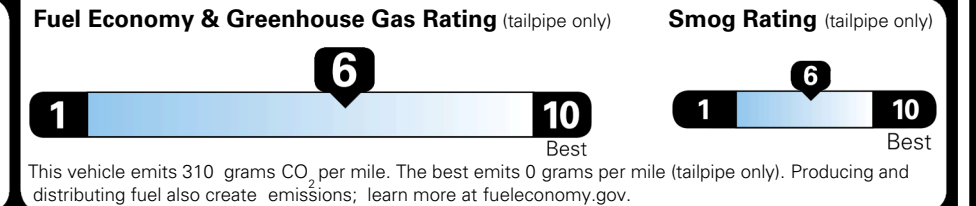

TOTAL ADDITIONAL WEIGHT: 26.0

EPA DOT Fuel Economy and Environment

Gasoline Vehicle

You save \$0
 in fuel costs over 5 years compared to the average new vehicle.

Annual fuel cost \$1,700

Actual results will vary for many reasons, including driving conditions and how you drive and maintain your vehicle. The average new vehicle gets 29 MPG and costs \$8,500 to fuel over 5 years. Cost estimates are based on 15,000 miles per year at \$ 3.30 per gallon. MPGe is miles per gasoline gallon equivalent. Vehicle emissions are a significant cause of climate change and smog.