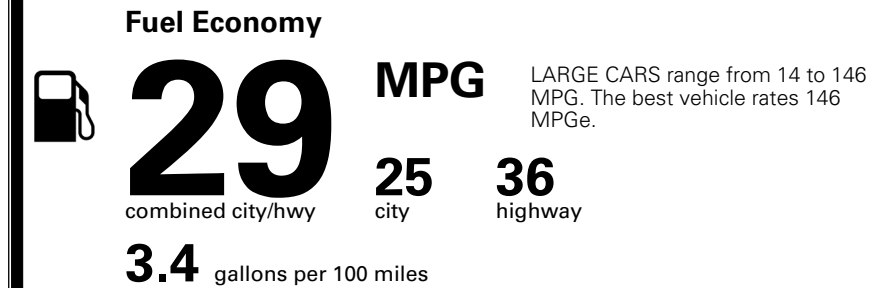

TOTAL ADDITIONAL WEIGHT: 26.0

EPA DOT Fuel Economy and Environment

Gasoline Vehicle

You save \$0
 in fuel costs over 5 years compared to the average new vehicle.

Annual fuel cost \$1,700

Actual results will vary for many reasons, including driving conditions and how you drive and maintain your vehicle. The average new vehicle gets 29 MPG and costs \$8,500 to fuel over 5 years. Cost estimates are based on 15,000 miles per year at \$ 3.30 per gallon. MPGe is miles per gasoline gallon equivalent. Vehicle emissions are a significant cause of climate change and smog.