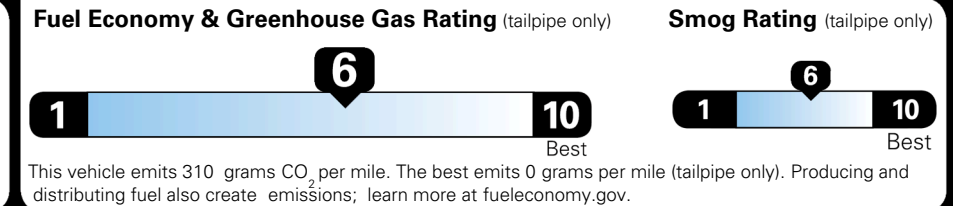

\$495.00
 \$295.00
 \$110.00
 \$200.00
 \$45.00

EPA DOT Fuel Economy and Environment

Gasoline Vehicle

You save \$0
 in fuel costs over 5 years compared to the average new vehicle.

Annual fuel cost \$1,700