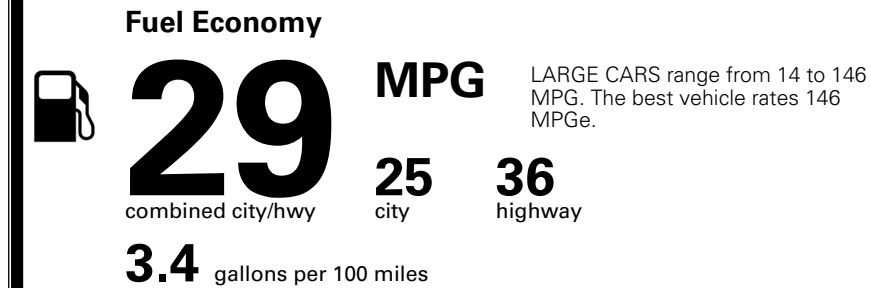

\$495.00
 \$2,200.00

 \$110.00
 \$200.00
 \$75.00

\$ 31,570.00

\$ 1,245.00

\$ 32,815.00

EPA DOT Fuel Economy and Environment

Gasoline Vehicle

You save \$0
 in fuel costs over 5 years compared to the average new vehicle.