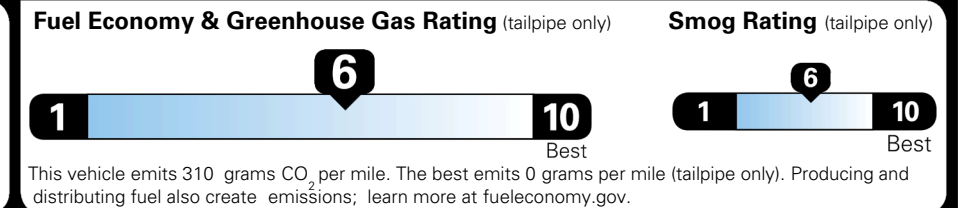

Actual results will vary for many reasons, including driving conditions and how you drive and maintain your vehicle. The average new vehicle gets 29 MPG and costs $8,500 to fuel over 5 years. Cost estimates are based on 15,000 miles per year at $ 3.30 per gallon. MPGe is miles per gasoline gallon equivalent. Vehicle emissions are a significant cause of climate change and smog.

fueleconomy.gov

Calculate personalized estimates and compare vehicles

GOVERNMENT 5-STAR SAFETY RATINGS

Overall Vehicle Score ★ ★ ★ ★ ★

Based on the combined rating of frontal, side and rollover. Should ONLY be compared to other vehicles of similar size and weight.

Frontal Driver ★ ★ ★ ★ ★

Crash Passenger ★ ★ ★ ★ ★

Based on the risk of injury in a frontal impact. Should ONLY be compared to other vehicles of similar size and weight.

Side Front seat ★ ★ ★ ★ ★

Crash Rear seat ★ ★ ★ ★ ★

Star ratings based on the risk of injury in a side impact.

Rollover ★ ★ ★ ★ ★

Star ratings based on the risk of rollover in a single-vehicle crash.

Star ratings range from 1 to 5 stars (★★★★★) with 5 being the highest.

Source: National Highway Traffic Safety Administration (NHTSA).

www.safercar.gov or 1-888-327-4236

Manufacturer's suggested retail price includes Manufacturer's recommended pre-delivery service. License and title fees, state and local taxes and other dealer installed options and accessories are not included in the manufacturer's suggested retail price.

PARTS CONTENT INFORMATION

FOR VEHICLES IN THIS CAR LINE U.S./CANADIAN PARTS CONTENT: 0 %

MAJOR SOURCES OF FOREIGN PARTS: KOREA: 90%

NOTE: PARTS CONTENT DOES NOT INCLUDE FINAL ASSEMBLY, DISTRIBUTION, OR OTHER NON-PARTS COSTS.

FOR THIS VEHICLE FINAL ASSEMBLY POINT: HWASUNG, KOREA

COUNTRY OF ORIGIN

ENGINE (MOTOR): KOREA

TRANSMISSION: KOREA

*Additional terms and conditions apply.

**Kia Connect may be currently unavailable for some Model Year 2022 and newer vehicles sold or purchased in Massachusetts; please see owners.kia.com for more information.

NOTE: When you purchase this vehicle, Kia America, Inc. collects personal information you provide to the dealership. For information on our collection and use of personal information and your rights, please see our Privacy Policy on www.kia.com.