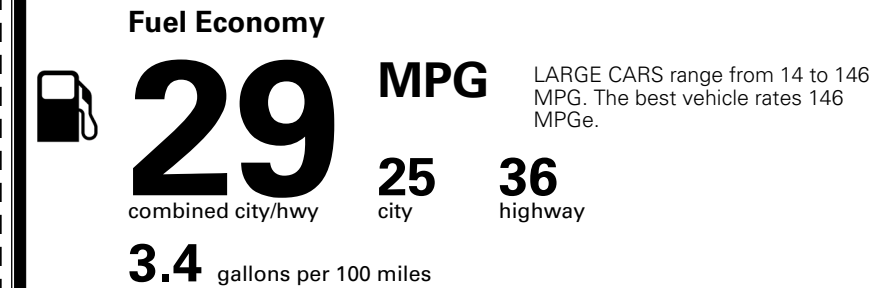

MSRP INCLUDING OPTIONS \$ 30,040.00

INLAND FREIGHT AND HANDLING \$ 1,245.00

TOTAL MANUFACTURER'S SUGGESTED RETAIL PRICE ▶

\$ 31,285.00

TOTAL ADDITIONAL WEIGHT: 30.6

EPA DOT Fuel Economy and Environment

Gasoline Vehicle