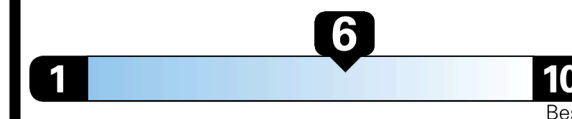

EPA DOT Fuel Economy and Environment

Gasoline Vehicle

Fuel Economy

29 MPG
combined city/hwy

25 MPG
city

36 MPG
highway

3.4 gallons per 100 miles

LARGE CARS range from 14 to 146 MPG. The best vehicle rates 146 MPGe.

You save $0
in fuel costs over 5 years compared to the average new vehicle.

Annual fuel cost $1,700

Fuel Economy & Greenhouse Gas Rating (tailpipe only)