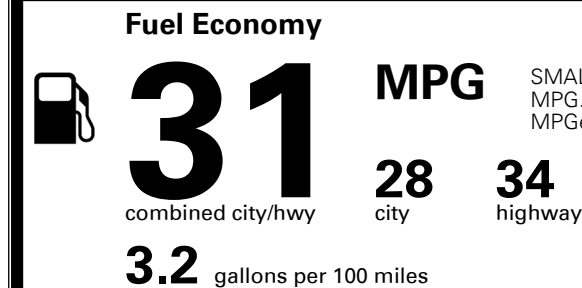

EPA DOT Fuel Economy and Environment

Gasoline Vehicle

SMALL SUVs range from 14 to 118 MPG. The best vehicle rates 140 MPGe.

You save
$1,000
in fuel costs
over 5 years
compared to the
average new vehicle.

Annual fuel cost
$1,700