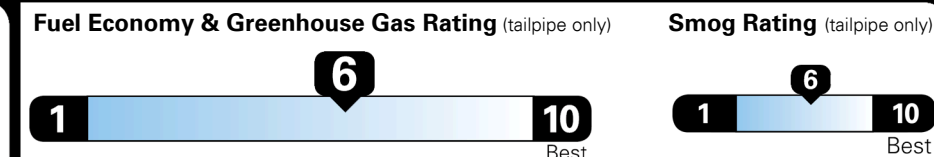

This vehicle emits 288 grams CO₂ per mile. The best emits 0 grams per mile (tailpipe only). Producing and distributing fuel also create emissions; learn more at fueleconomy.gov.

Actual results will vary for many reasons, including driving conditions and how you drive and maintain your vehicle. The average new vehicle gets 28 MPG and costs $9,500 to fuel over 5 years. Cost estimates are based on 15,000 miles per year at $ 3.50 per gallon. MPGe is miles per gasoline gallon equivalent. Vehicle emissions are a significant cause of climate change and smog.

fueleconomy.gov

Calculate personalized estimates and compare vehicles

GOVERNMENT 5-STAR SAFETY RATINGS

Overall Vehicle Score ★ ★ ★ ★ ★

Based on the combined rating of frontal, side and rollover.
Should ONLY be compared to other vehicles of similar size and weight.

Frontal Driver ★ ★ ★ ★ ★

Crash Passenger ★ ★ ★ ★ ★

Based on the risk of injury in a frontal impact.
Should ONLY be compared to other vehicles of similar size and weight.

Side Front seat ★ ★ ★ ★ ★

Crash Rear seat ★ ★ ★ ★ ★

Star ratings based on the risk of injury in a side impact.

Rollover ★ ★ ★ ★ ★

Star ratings based on the risk of rollover in a single-vehicle crash.

Star ratings range from 1 to 5 stars (★★★★★) with 5 being the highest.

Source: National Highway Traffic Safety Administration (NHTSA).

www.safercar.gov or 1-888-327-4236

Manufacturer's suggested retail price includes Manufacturer's recommended pre-delivery service. License and title fees, state and local taxes and other dealer installed options and accessories are not included in the manufacturer's suggested retail price.

PARTS CONTENT INFORMATION

FOR VEHICLES IN THIS CAR LINE U.S./CANADIAN
PARTS CONTENT: 1 %

MAJOR SOURCES OF FOREIGN PARTS:
KOREA: 90%

NOTE: PARTS CONTENT DOES NOT INCLUDE FINAL ASSEMBLY, DISTRIBUTION, OR OTHER NON-PARTS COSTS.

FOR THIS VEHICLE
FINAL ASSEMBLY POINT:
GWANGJU, KOREA

COUNTRY OF ORIGIN

ENGINE (MOTOR): KOREA

TRANSMISSION: KOREA