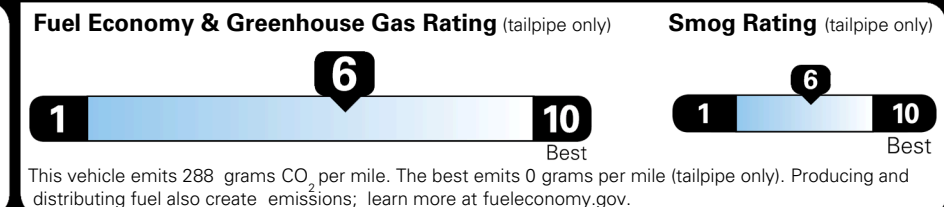

Actual results will vary for many reasons, including driving conditions and how you drive and maintain your vehicle. The average new vehicle gets 29 MPG and costs $8,500 to fuel over 5 years. Cost estimates are based on 15,000 miles per year at $ 3.30 per gallon. MPGe is miles per gasoline gallon equivalent. Vehicle emissions are a significant cause of climate change and smog.

fueleconomy.gov

Calculate personalized estimates and compare vehicles

GOVERNMENT 5-STAR SAFETY RATINGS

Overall Vehicle Score ★★★★★

Based on the combined rating of frontal, side and rollover. Should ONLY be compared to other vehicles of similar size and weight.

Frontal Driver ★★★★★

Crash Passenger ★★★★★

Based on the risk of injury in a frontal impact. Should ONLY be compared to other vehicles of similar size and weight.

Side Front seat ★★★★★

Crash Rear seat ★★★★★

Star ratings based on the risk of injury in a side impact.

Rollover ★★★★★

Star ratings based on the risk of rollover in a single-vehicle crash.

Star ratings range from 1 to 5 stars (★★★★★) with 5 being the highest.

Source: National Highway Traffic Safety Administration (NHTSA).

www.safercar.gov or 1-888-327-4236

Manufacturer's suggested retail price includes Manufacturer's recommended pre-delivery service. License and title fees, state and local taxes and other dealer installed options and accessories are not included in the manufacturer's suggested retail price.

PARTS CONTENT INFORMATION

FOR VEHICLES IN THIS CAR LINE U.S./CANADIAN PARTS CONTENT: 3 %

MAJOR SOURCES OF FOREIGN PARTS: KOREA: 90%

NOTE: PARTS CONTENT DOES NOT INCLUDE FINAL ASSEMBLY, DISTRIBUTION, OR OTHER NON-PARTS COSTS.

FOR THIS VEHICLE FINAL ASSEMBLY POINT: GWANGJU, KOREA

COUNTRY OF ORIGIN

ENGINE (MOTOR): KOREA

TRANSMISSION: KOREA

*Additional terms and conditions apply.

**Kia Connect may be currently unavailable for some Model Year 2022 and newer vehicles sold or purchased in Massachusetts; please see owners.kia.com for more information.

NOTE: When you purchase this vehicle, Kia America, Inc. collects personal information you provide to the dealership. For information on our collection and use of personal information and your rights, please see our Privacy Policy on www.kia.com.