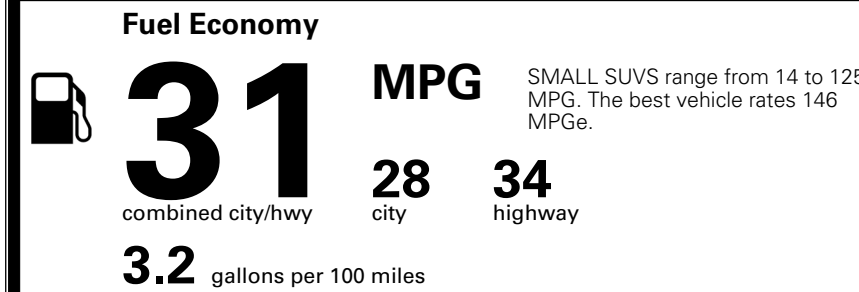

MSRP INCLUDING OPTIONS \$ 27,845.00

INLAND FREIGHT AND HANDLING \$ 1,495.00

TOTAL MANUFACTURER'S SUGGESTED RETAIL PRICE ▶ \$ 29,340.00

TOTAL ADDITIONAL WEIGHT: 11.1

EPA DOT Fuel Economy and Environment

Gasoline Vehicle