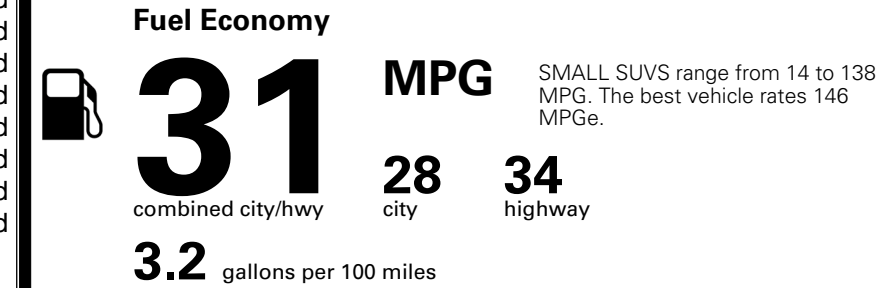

EPA DOT Fuel Economy and Environment

Gasoline Vehicle

You save \$500
 in fuel costs over 5 years compared to the average new vehicle.

Annual fuel cost \$1,600

Actual results will vary for many reasons, including driving conditions and how you drive and maintain your vehicle. The average new vehicle gets 29 MPG and costs \$8,500 to fuel over 5 years. Cost estimates are based on 15,000 miles per year at \$ 3.30 per gallon. MPGe is miles per gasoline gallon equivalent. Vehicle emissions are a significant cause of climate change and smog.