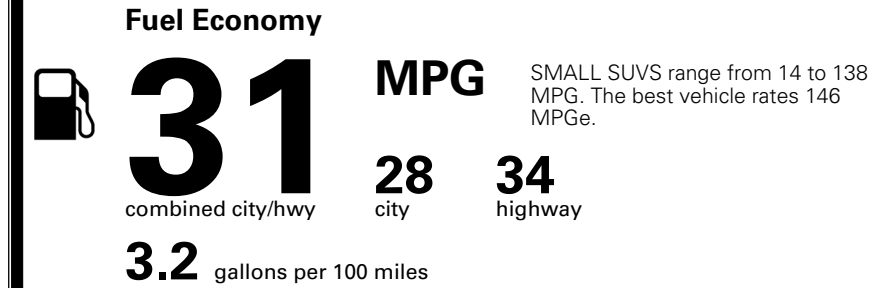

MANUFACTURER'S SUGGESTED RETAIL PRICE ▶

$ 26,490.00

COMPARE EX FWD FEATURES

Added to/in place of standard S FWD features

- 10.25" Instrument Display
- SynTex Seating Material
- Heated Front Seats
- Power Driver's Seat w/ Power Lumbar
- Dual Illuminated Vanity Mirrors
- Wireless Phone Charger
- Parking Distance Warning - Reverse

Included
Included
Included
Included
Included
Included
Included

ADDITIONAL INSTALLED EQUIPMENT: (In addition to or in place of standard features)

EX Sunroof Package
- Power Sunroof with Sunshade
- 17" Gloss Black Alloy Wheels
Carpeted Floor Mats
Cargo Tray, Reversible
Auto-Dimming Mirror w/ HomeLink™

$800.00
$200.00
$140.00
$375.00

MSRP INCLUDING OPTIONS

$ 28,005.00

INLAND FREIGHT AND HANDLING

$ 1,495.00

TOTAL MANUFACTURER'S SUGGESTED RETAIL PRICE ▶

$ 29,500.00

TOTAL ADDITIONAL WEIGHT: 10.5

*Additional terms and conditions apply.
**Kia Connect may be currently unavailable for some Model Year 2022 and newer vehicles sold or purchased in Massachusetts; please see owners.kia.com for more information.
NOTE: When you purchase this vehicle, Kia America, Inc. collects personal information you provide to the dealership. For information on our collection and use of personal information and your rights, please see our Privacy Policy on www.kia.com.

EPA DOT Fuel Economy and Environment

Gasoline Vehicle

You save $500
in fuel costs over 5 years compared to the average new vehicle.

Annual fuel cost $1,600