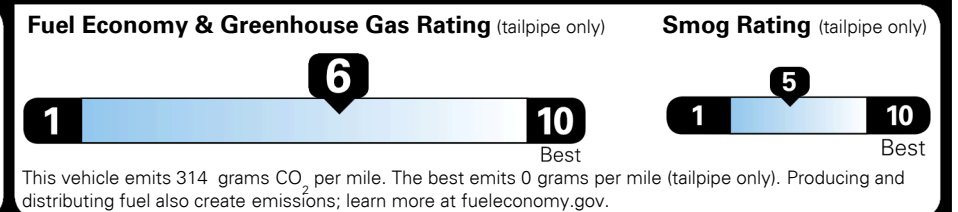

EPA DOT Fuel Economy and Environment

Gasoline Vehicle

You save \$250
 in fuel costs over 5 years compared to the average new vehicle.

Annual fuel cost \$1,550

Actual results will vary for many reasons, including driving conditions and how you drive and maintain your vehicle. The average new vehicle gets 28 MPG and costs \$8,000 to fuel over 5 years. Cost estimates are based on 15,000 miles per year at \$ 2.95 per gallon. MPGe is miles per gasoline gallon equivalent. Vehicle emissions are a significant cause of climate change and smog.