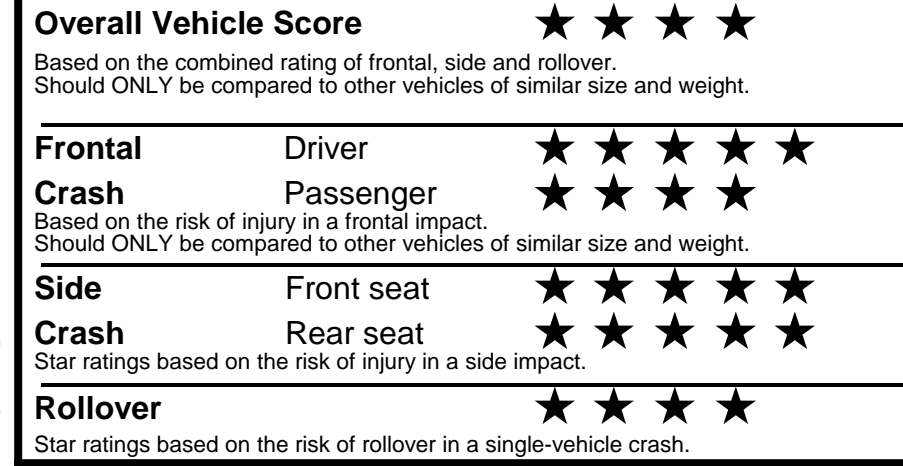

GOVERNMENT 5-STAR SAFETY RATINGS

PARTS CONTENT INFORMATION

FOR VEHICLES IN THIS CAR LINE U.S./CANADIAN PARTS CONTENT: 0 %

MAJOR SOURCES OF FOREIGN PARTS: KOREA: 95%

NOTE: PARTS CONTENT DOES NOT INCLUDE FINAL ASSEMBLY, DISTRIBUTION, OR OTHER NON-PARTS COSTS.

FOR THIS VEHICLE FINAL ASSEMBLY POINT: GWANGJU, KOREA

Star ratings range from 1 to 5 stars (★★★★★) with 5 being the highest.
Source: National Highway Traffic Safety Administration (NHTSA).
www.safercar.gov or 1-888-327-4236

Manufacturer's suggested retail price includes Manufacturer's recommended pre-delivery service. License and title fees, state and local taxes and other dealer installed options and accessories are not included in the manufacturer's suggested retail price.

COUNTRY OF ORIGIN ENGINE (MOTOR): KOREA

TRANSMISSION: KOREA