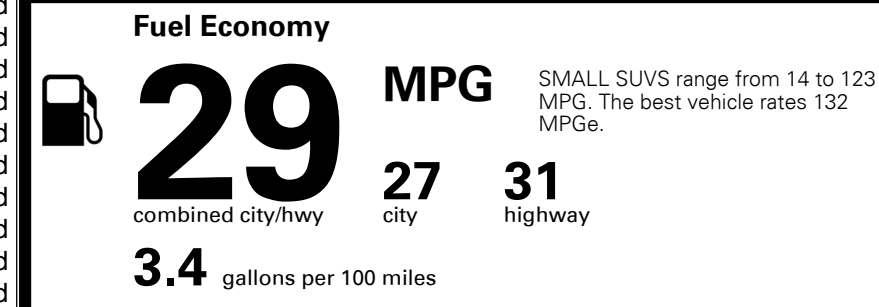

MANUFACTURER'S SUGGESTED RETAIL PRICE ▶

COMPARE EX AWD FEATURES

Added to/in place of standard S AWD features

- Machine Finished Alloy Wheels
- Power Sunroof with Sunshade
- SynTex Seating Material
- Power Driver's Seat w/ Power Lumbar
- Illuminated Sunvisor Mirrors
- Wireless Phone Charger
- 10.25" Touchscreen w/ Navigation
- Kia Connect (fka UVO) w/trial.* Where available**
- SIRIUSXM® w/Free 3-Mo. Subscription*

ADDITIONAL INSTALLED EQUIPMENT:
(In addition to or in place of standard features)
Gray Interior Color Package
Carpeted Floor Mats
Wheel Locks

$ 26,640.00

Included
Included
Included
Included
Included
Included
Included
Included
Included
Included

Included
$175.00
$65.00

MSRP INCLUDING OPTIONS

$ 26,880.00

INLAND FREIGHT AND HANDLING

$ 1,325.00

TOTAL MANUFACTURER'S SUGGESTED RETAIL PRICE ▶

$ 28,205.00

TOTAL ADDITIONAL WEIGHT: 6.9

*Additional terms and conditions apply.
**Kia Connect may be currently unavailable for Model Year 2022 and newer vehicles sold or purchased in Massachusetts; please see owners.kia.com for updates on availability.
NOTE: When you purchase this vehicle, Kia America, Inc. collects personal information you provide to the dealership. For information on our collection and use of personal information and your rights, please see our Privacy Policy on www.kia.com.

EPA DOT Fuel Economy and Environment

Gasoline Vehicle

You save $250
in fuel costs over 5 years compared to the average new vehicle.

Annual fuel cost $1,550