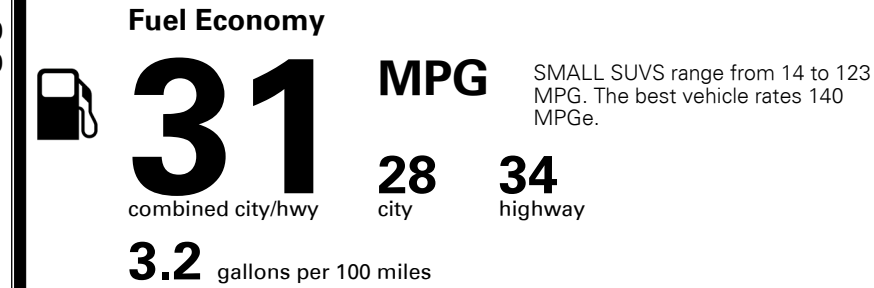

TOTAL ADDITIONAL WEIGHT: 5.8

EPA DOT Fuel Economy and Environment

Gasoline Vehicle

You save
\$1,000
 in fuel costs
 over 5 years
 compared to the
 average new vehicle.

Annual fuel cost
\$1,750

Actual results will vary for many reasons, including driving conditions and how you drive and maintain your vehicle. The average new vehicle gets 28 MPG and costs \$9,750 to fuel over 5 years. Cost estimates are based on 15,000 miles per year at \$ 3.60 per gallon. MPGe is miles per gasoline gallon equivalent. Vehicle emissions are a significant cause of climate change and smog.