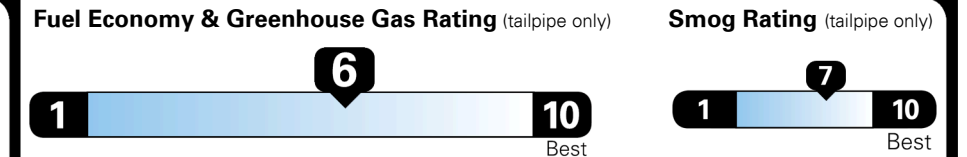

TOTAL ADDITIONAL WEIGHT: 5.8

EPA DOT Fuel Economy and Environment

Gasoline Vehicle

You save
\$1,000
 in fuel costs
 over 5 years
 compared to the
 average new vehicle.

Annual fuel cost
\$1,750

Actual results will vary for many reasons, including driving conditions and how you drive and maintain your vehicle. The average new vehicle gets 28 MPG and costs \$9,750 to fuel over 5 years. Cost estimates are based on 15,000 miles per year at \$ 3.60 per gallon. MPGe is miles per gasoline gallon equivalent. Vehicle emissions are a significant cause of climate change and smog.