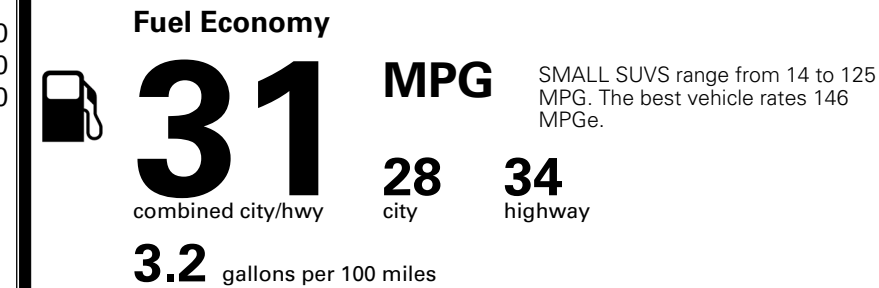

MANUFACTURER'S SUGGESTED RETAIL PRICE ►

$ 25,490.00

ADDITIONAL INSTALLED EQUIPMENT:
(In addition to or in place of standard features)
Carpeted Floor Mats $200.00
First Aid Kit, Small $45.00
Roadside Assistance Kit $75.00

MSRP INCLUDING OPTIONS

$ 25,810.00

INLAND FREIGHT AND HANDLING

$ 1,495.00

TOTAL MANUFACTURER'S SUGGESTED RETAIL PRICE ►

$ 27,305.00

*Additional terms and conditions apply.

**Kia Connect may be currently unavailable for some Model Year 2022 and newer vehicles sold or purchased in Massachusetts; please see owners.kia.com for more information.

NOTE: When you purchase this vehicle, Kia America, Inc. collects personal information you provide to the dealership. For information on our collection and use of personal information and your rights, please see our Privacy Policy on www.kia.com.

TOTAL ADDITIONAL WEIGHT: 11.3

EPA DOT Fuel Economy and Environment

Gasoline Vehicle

You save $500
in fuel costs over 5 years compared to the average new vehicle.

Annual fuel cost
$1,600