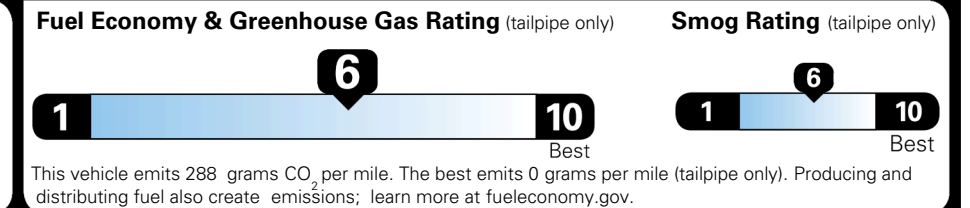

TOTAL ADDITIONAL WEIGHT: 11.3

EPA DOT Fuel Economy and Environment

Gasoline Vehicle

You save \$500
 in fuel costs over 5 years compared to the average new vehicle.

Annual fuel cost
\$1,600

Actual results will vary for many reasons, including driving conditions and how you drive and maintain your vehicle. The average new vehicle gets 29 MPG and costs \$8,500 to fuel over 5 years. Cost estimates are based on 15,000 miles per year at \$ 3.30 per gallon. MPGe is miles per gasoline gallon equivalent. Vehicle emissions are a significant cause of climate change and smog.

fueleconomy.gov

Calculate personalized estimates and compare vehicles

GOVERNMENT 5-STAR SAFETY RATINGS

Overall Vehicle Score ★ ★ ★ ★ ★

Based on the combined rating of frontal, side and rollover. Should ONLY be compared to other vehicles of similar size and weight.