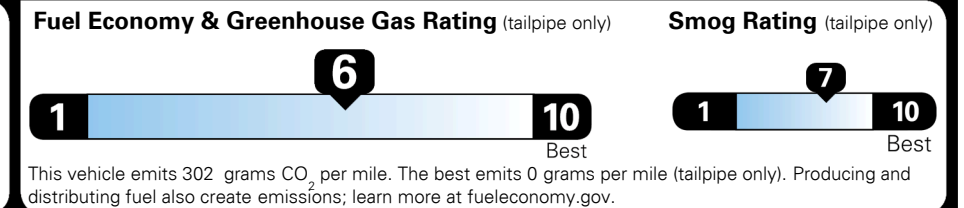

TOTAL ADDITIONAL WEIGHT:

## EPA DOT Fuel Economy and Environment

Gasoline Vehicle

**You save \$750**  
 in fuel costs over 5 years compared to the average new vehicle.

Annual fuel cost  
**\$1,350**

Actual results will vary for many reasons, including driving conditions and how you drive and maintain your vehicle. The average new vehicle gets 27 MPG and costs \$7,500 to fuel over 5 years. Cost estimates are based on 15,000 miles per year at \$ 2.70 per gallon. MPGe is miles per gasoline gallon equivalent. Vehicle emissions are a significant cause of climate change and smog.