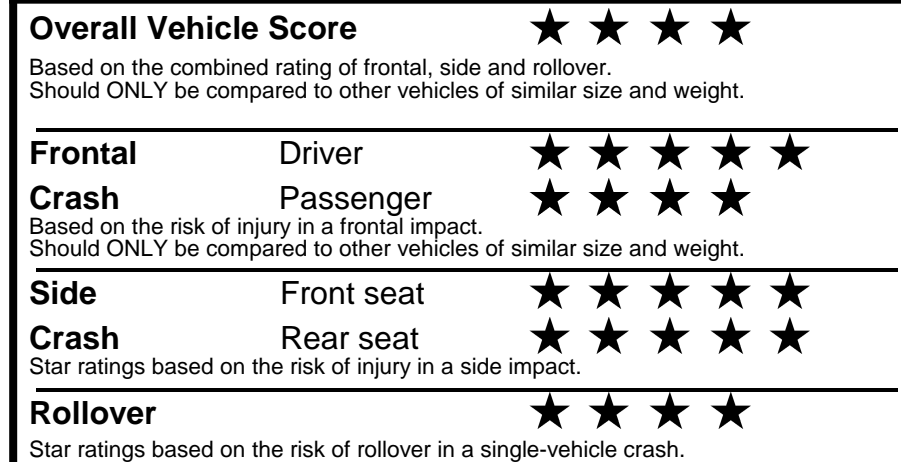

## GOVERNMENT 5-STAR SAFETY RATINGS

Star ratings range from 1 to 5 stars (★★★★★) with 5 being the highest.  
 Source: National Highway Traffic Safety Administration (NHTSA).  
[www.safercar.gov](http://www.safercar.gov) or 1-888-327-4236