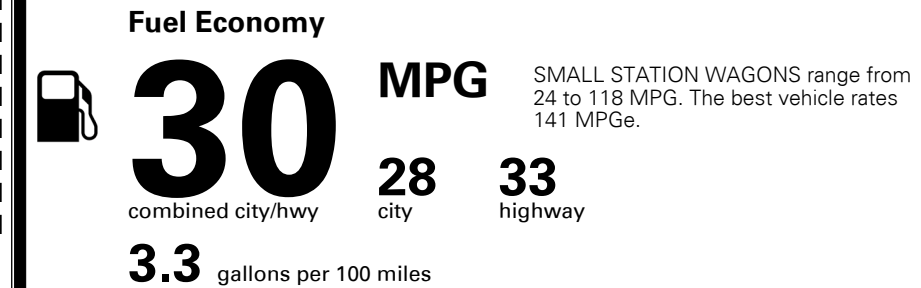

## EPA DOT Fuel Economy and Environment

Gasoline Vehicle

**You save \$750**  
 in fuel costs over 5 years compared to the average new vehicle.

Annual fuel cost  
**\$1,350**

Actual results will vary for many reasons, including driving conditions and how you drive and maintain your vehicle. The average new vehicle gets 27 MPG and costs \$7,500 to fuel over 5 years. Cost estimates are based on 15,000 miles per year at \$ 2.70 per gallon. MPGe is miles per gasoline gallon equivalent. Vehicle emissions are a significant cause of climate change and smog.