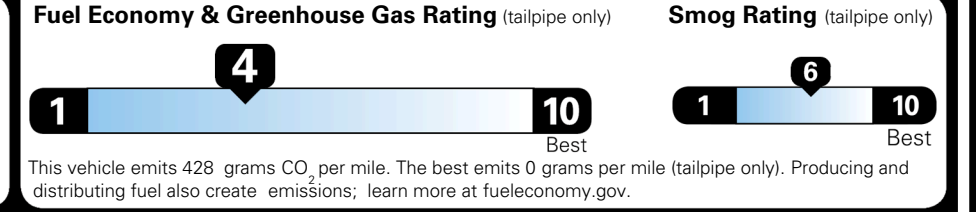

Actual results will vary for many reasons, including driving conditions and how you drive and maintain your vehicle. The average new vehicle gets 29 MPG and costs $8,500 to fuel over 5 years. Cost estimates are based on 15,000 miles per year at $ 3.30 per gallon. MPGe is miles per gasoline gallon equivalent. Vehicle emissions are a significant cause of climate change and smog.

fueleconomy.gov
Calculate personalized estimates and compare vehicles

Smartphone QR Code

GOVERNMENT 5-STAR SAFETY RATINGS

Overall Vehicle Score	Not Rated
Based on the combined rating of frontal, side and rollover. Should ONLY be compared to other vehicles of similar size and weight.	
Frontal	Driver ★ ★ ★ ★ ★
Crash	Passenger ★ ★ ★ ★
Based on the risk of injury in a frontal impact. Should ONLY be compared to other vehicles of similar size and weight.	
Side	Front seat Not Rated
Crash	Rear seat Not Rated
Star ratings based on the risk of injury in a side impact.	
Rollover	★ ★ ★ ★
Star ratings based on the risk of rollover in a single-vehicle crash.	

Star ratings range from 1 to 5 stars (★★★★★) with 5 being the highest. Source: National Highway Traffic Safety Administration (NHTSA).
www.safercar.gov or 1-888-327-4236

Manufacturer's suggested retail price includes Manufacturer's recommended pre-delivery service. License and title fees, state and local taxes and other dealer installed options and accessories are not included in the manufacturer's suggested retail price.

PARTS CONTENT INFORMATION

FOR VEHICLES IN THIS CAR LINE U.S./CANADIAN PARTS CONTENT: 2 %

MAJOR SOURCES OF FOREIGN PARTS: KOREA: 95%

NOTE: PARTS CONTENT DOES NOT INCLUDE FINAL ASSEMBLY, DISTRIBUTION, OR OTHER NON-PARTS COSTS.

FOR THIS VEHICLE FINAL ASSEMBLY POINT: GWANGMYEONG, KOREA

COUNTRY OF ORIGIN ENGINE (MOTOR): KOREA

TRANSMISSION: KOREA