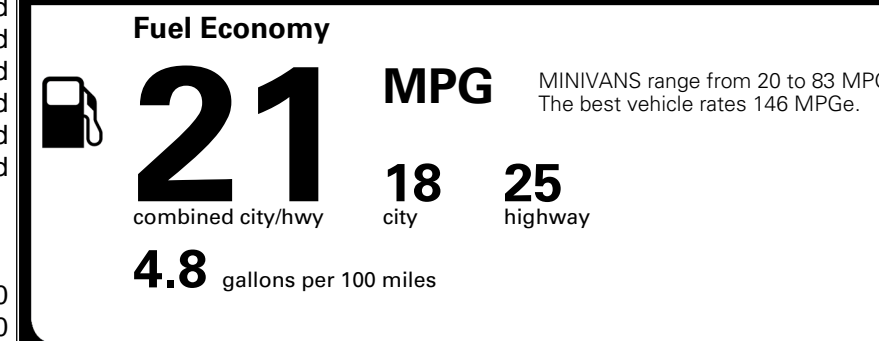

\$495.00
 \$120.00
 \$285.00
 \$130.00
 \$45.00

MSRP INCLUDING OPTIONS

\$ 40,465.00

INLAND FREIGHT AND HANDLING

\$ 1,545.00

TOTAL MANUFACTURER'S SUGGESTED RETAIL PRICE ▶

\$ 42,010.00

TOTAL ADDITIONAL WEIGHT: 21.0

EPA DOT Fuel Economy and Environment

Gasoline Vehicle

You spend \$3,250 more in fuel costs over 5 years compared to the average new vehicle.

Annual fuel cost \$2,350

Actual results will vary for many reasons, including driving conditions and how you drive and maintain your vehicle. The average new vehicle gets 29 MPG and costs \$8,500 to fuel over 5 years. Cost estimates are based on 15,000 miles per year at \$ 3.30 per gallon. MPGe is miles per gasoline gallon equivalent. Vehicle emissions are a significant cause of climate change and smog.