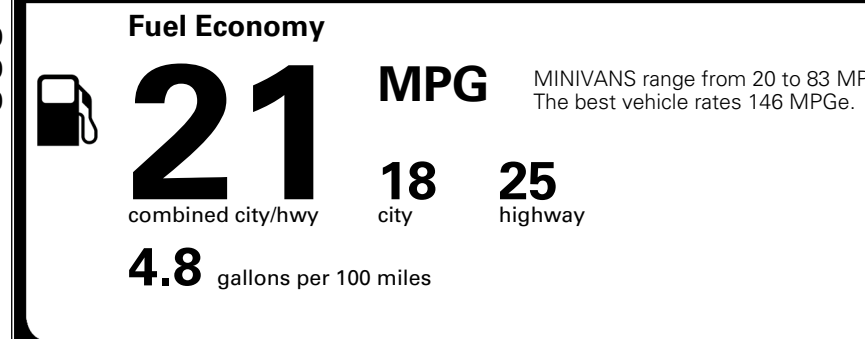

MSRP INCLUDING OPTIONS \$ 37,850.00

INLAND FREIGHT AND HANDLING \$ 1,545.00

TOTAL MANUFACTURER'S SUGGESTED RETAIL PRICE ▶ \$ 39,395.00

TOTAL ADDITIONAL WEIGHT: 16.0

*Additional terms and conditions apply.
 **Kia Connect may be currently unavailable for some Model Year 2022 and newer vehicles sold or purchased in Massachusetts; please see owners.kia.com for more information.
 NOTE: When you purchase this vehicle, Kia America, Inc. collects personal information you provide to the dealership. For information on our collection and use of personal information and your rights, please see our Privacy Policy on www.kia.com.

EPA DOT Fuel Economy and Environment

Gasoline Vehicle

You spend \$3,250 more in fuel costs over 5 years compared to the average new vehicle.

Annual fuel cost \$2,350

Actual results will vary for many reasons, including driving conditions and how you drive and maintain your vehicle. The average new vehicle gets 29 MPG and costs \$8,500 to fuel over 5 years. Cost estimates are based on 15,000 miles per year at \$ 3.30 per gallon. MPGe is miles per gasoline gallon equivalent. Vehicle emissions are a significant cause of climate change and smog.