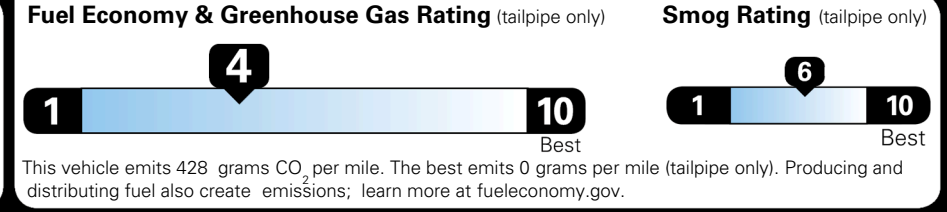

MSRP INCLUDING OPTIONS \$ 37,850.00

INLAND FREIGHT AND HANDLING \$ 1,545.00

TOTAL MANUFACTURER'S SUGGESTED RETAIL PRICE ▶ \$ 39,395.00

TOTAL ADDITIONAL WEIGHT: 16.0

*Additional terms and conditions apply.
 **Kia Connect may be currently unavailable for some Model Year 2022 and newer vehicles sold or purchased in Massachusetts; please see owners.kia.com for more information.
 NOTE: When you purchase this vehicle, Kia America, Inc. collects personal information you provide to the dealership. For information on our collection and use of personal information and your rights, please see our Privacy Policy on www.kia.com.

EPA DOT Fuel Economy and Environment

Gasoline Vehicle

You spend \$3,250 more in fuel costs over 5 years compared to the average new vehicle.

Annual fuel cost \$2,350

Actual results will vary for many reasons, including driving conditions and how you drive and maintain your vehicle. The average new vehicle gets 29 MPG and costs \$8,500 to fuel over 5 years. Cost estimates are based on 15,000 miles per year at \$ 3.30 per gallon. MPGe is miles per gasoline gallon equivalent. Vehicle emissions are a significant cause of climate change and smog.