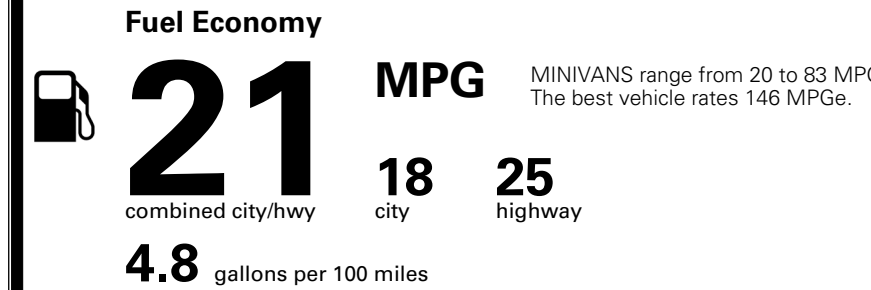

\$495.00
 Included

\$120.00
 \$285.00
 \$130.00
 \$75.00

\$ 52,595.00

\$ 1,545.00

\$ 54,140.00

EPA DOT Fuel Economy and Environment

Gasoline Vehicle

You spend \$3,250 more in fuel costs over 5 years compared to the average new vehicle.