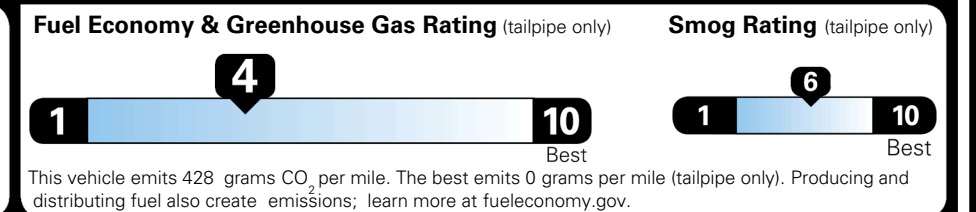

You spend $3,250 more in fuel costs over 5 years compared to the average new vehicle.

Annual fuel cost $2,350