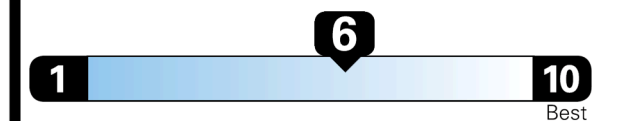

EPA DOT Fuel Economy and Environment

Gasoline Vehicle

Fuel Economy

32 MPG
combined city/hwy

34 MPG
city

31 MPG
highway

3.1 gallons per 100 miles

MINIVANS range from 20 to 83 MPG.
The best vehicle rates 146 MPGe.

You save
$750
in fuel costs
over 5 years
compared to the
average new vehicle.

Annual fuel cost
$1,550

Fuel Economy & Greenhouse Gas Rating (tailpipe only)

Smog Rating (tailpipe only)