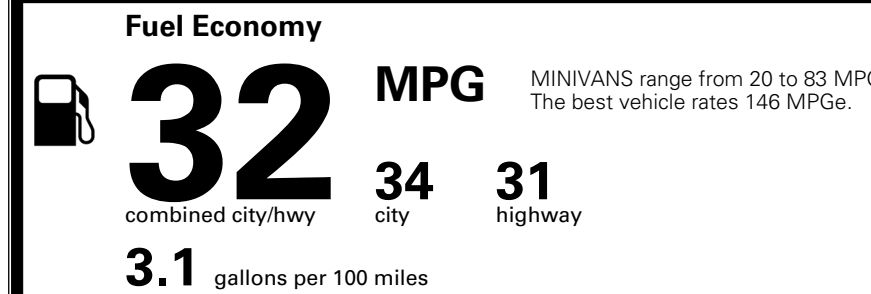

### EPA DOT Fuel Economy and Environment

Gasoline Vehicle

**You save \$750**  
 in fuel costs over 5 years compared to the average new vehicle.

**Annual fuel cost \$1,550**

Actual results will vary for many reasons, including driving conditions and how you drive and maintain your vehicle. The average new vehicle gets 29 MPG and costs \$8,500 to fuel over 5 years. Cost estimates are based on 15,000 miles per year at \$ 3.30 per gallon. MPGe is miles per gasoline gallon equivalent. Vehicle emissions are a significant cause of climate change and smog.