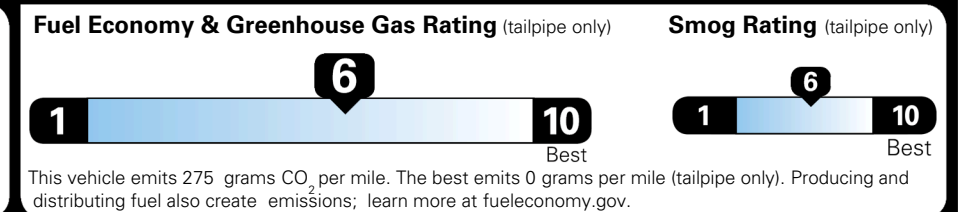

Actual results will vary for many reasons, including driving conditions and how you drive and maintain your vehicle. The average new vehicle gets 29 MPG and costs $8,500 to fuel over 5 years. Cost estimates are based on 15,000 miles per year at $ 3.30 per gallon. MPGe is miles per gasoline gallon equivalent. Vehicle emissions are a significant cause of climate change and smog.

fueleconomy.gov

Calculate personalized estimates and compare vehicles

GOVERNMENT 5-STAR SAFETY RATINGS

Overall Vehicle Score	Not Rated
Based on the combined rating of frontal, side and rollover. Should ONLY be compared to other vehicles of similar size and weight.	
Frontal	Driver ★ ★ ★ ★ ★
Crash	Passenger ★ ★ ★ ★
Based on the risk of injury in a frontal impact. Should ONLY be compared to other vehicles of similar size and weight.	
Side	Front seat Not Rated
Crash	Rear seat Not Rated
Star ratings based on the risk of injury in a side impact.	
Rollover	★ ★ ★ ★
Star ratings based on the risk of rollover in a single-vehicle crash.	

Star ratings range from 1 to 5 stars (★★★★★) with 5 being the highest. Source: National Highway Traffic Safety Administration (NHTSA). www.safercar.gov or 1-888-327-4236

Manufacturer's suggested retail price includes Manufacturer's recommended pre-delivery service. License and title fees, state and local taxes and other dealer installed options and accessories are not included in the manufacturer's suggested retail price.

PARTS CONTENT INFORMATION

FOR VEHICLES IN THIS CAR LINE U.S./CANADIAN PARTS CONTENT: 2 %

MAJOR SOURCES OF FOREIGN PARTS: KOREA: 90%

NOTE: PARTS CONTENT DOES NOT INCLUDE FINAL ASSEMBLY, DISTRIBUTION, OR OTHER NON-PARTS COSTS.

FOR THIS VEHICLE FINAL ASSEMBLY POINT: GWANGMYEONG, KOREA

COUNTRY OF ORIGIN
ENGINE (MOTOR): KOREA
TRANSMISSION: KOREA