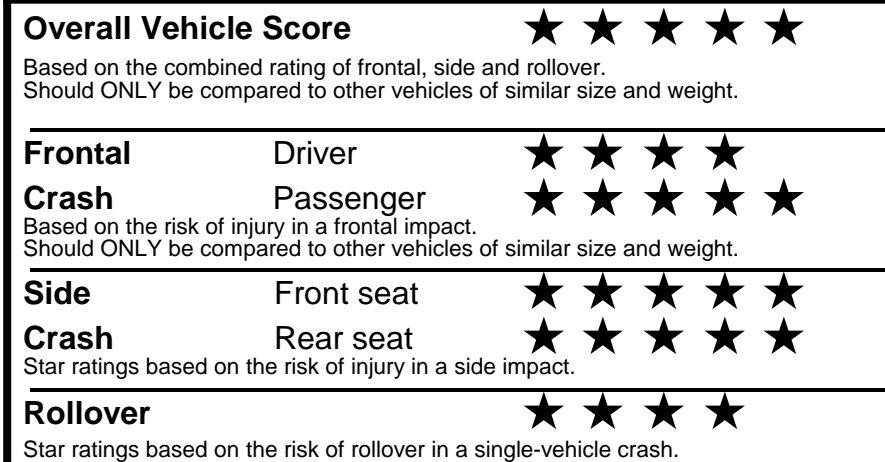

## GOVERNMENT 5-STAR SAFETY RATINGS

Star ratings range from 1 to 5 stars (★★★★★) with 5 being the highest.  
 Source: National Highway Traffic Safety Administration (NHTSA).  
[www.safercar.gov](http://www.safercar.gov) or 1-888-327-4236