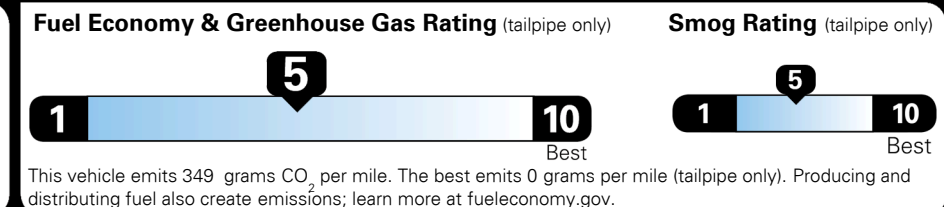

## EPA DOT Fuel Economy and Environment

Gasoline Vehicle

**You spend \$250 more in fuel costs over 5 years** compared to the average new vehicle.

**Annual fuel cost \$1,550**

Actual results will vary for many reasons, including driving conditions and how you drive and maintain your vehicle. The average new vehicle gets 27 MPG and costs \$7,500 to fuel over 5 years. Cost estimates are based on 15,000 miles per year at \$ 2.70 per gallon. MPGe is miles per gasoline gallon equivalent. Vehicle emissions are a significant cause of climate change and smog.