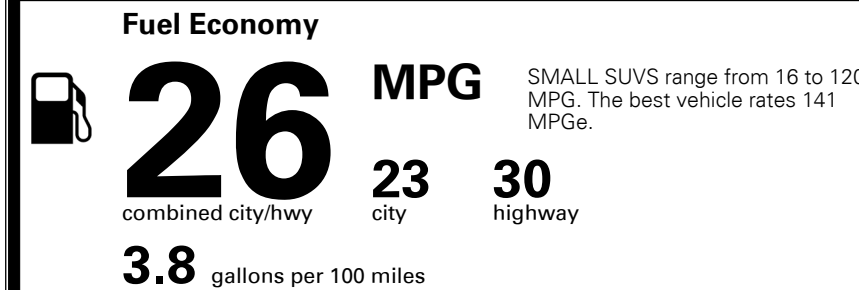

Included
Included
Included
Included
Included
Included
Included
Included

ADDITIONAL INSTALLED EQUIPMENT: (In addition to or in place of standard features)

Black Cherry Paint $395.00
S FWD Nightfall Edition Package $1,500.00
- Black Front & Rear Skid Plates, Badging
- Panoramic Sunroof
- Metal Sport Pedals
- Sport Leather Steering Wheel & Paddle Shifters
- Power Driver's Seat with Lumbar Support
Nightfall FWD Premium Package $2,000.00
- Nightfall Edition Premium 18" Wheels
- LED Rear Combination Lamp
- Smart Key with Push Button Start
- UVO link (1 yr trial; see owners.kia.com for details)
- SiriusXM Radio (with 3 month subscription)*
- Wireless Charging Pad
- Heated Front Seats
- Dual Zone - Full Automatic Temperature Control
- Smart Cruise Control w/ Stop & Go
- Electronic Parking Brake
Cargo Mat $95.00
Cargo Cover $150.00

MSRP INCLUDING OPTIONS

$ 30,630.00

INLAND FREIGHT AND HANDLING

$ 1,120.00

TOTAL MANUFACTURER'S SUGGESTED RETAIL PRICE ▶

$ 31,750.00

When you purchase this vehicle, Kia America, Inc. collects personal information you provide to the dealership. For information on our collection and use of personal information and your rights, please see our Privacy policy on www.kia.com.

TOTAL ADDITIONAL WEIGHT: 16.2

EPA DOT Fuel Economy and Environment

Gasoline Vehicle

You spend $250 more in fuel costs over 5 years compared to the average new vehicle.

Annual fuel cost $1,550