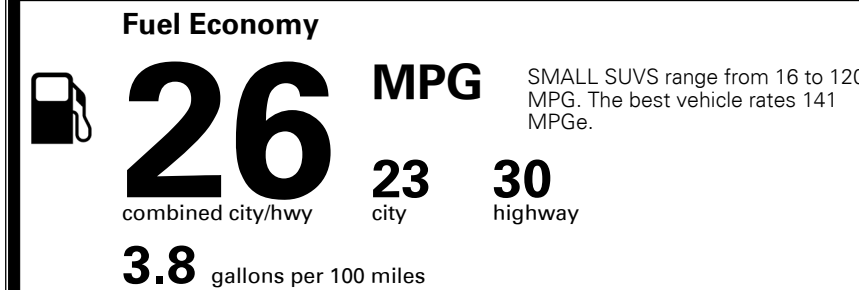

MANUFACTURER'S SUGGESTED RETAIL PRICE ▶

$ 26,490.00

COMPARE S FWD FEATURES

Added to/in place of standard LX FWD features

- Blind-Spot Collision Warning (BCW)
- Rear Cross-Traffic Collision Warning (RCCW)
- 18" Dark Gray Alloy Wheels
- Roof Rails, Projector Fog Lamps
- Synthetic Leather Seat Trim
- Leather Steering Wheel
- Power Folding Outside Mirrors
- Heated Outside Mirrors w/ LED Turn Signals

Included
Included
Included
Included
Included
Included
Included
Included

ADDITIONAL INSTALLED EQUIPMENT:

(In addition to or in place of standard features)

- Black Cherry Paint
- S FWD Nightfall Edition Package
- Black Front & Rear Skid Plates, Badging
- Panoramic Sunroof
- Metal Sport Pedals
- Sport Leather Steering Wheel & Paddle Shifters
- Power Driver's Seat with Lumbar Support
- Rear Bumper Applique
- Cargo Mat
- Carpeted Floor Mats
- Cargo Cover

$395.00
$1,500.00

$75.00
$95.00
$155.00
$150.00

MSRP INCLUDING OPTIONS

$ 28,860.00

INLAND FREIGHT AND HANDLING

$ 1,120.00

TOTAL MANUFACTURER'S SUGGESTED RETAIL PRICE ▶

$ 29,980.00

When you purchase this vehicle, Kia America, Inc. collects personal information you provide to the dealership. For information on our collection and use of personal information and your rights, please see our Privacy policy on www.kia.com.

TOTAL ADDITIONAL WEIGHT: 22.6

EPA DOT Fuel Economy and Environment

Gasoline Vehicle

You spend $250 more in fuel costs over 5 years compared to the average new vehicle.

Annual fuel cost $1,550