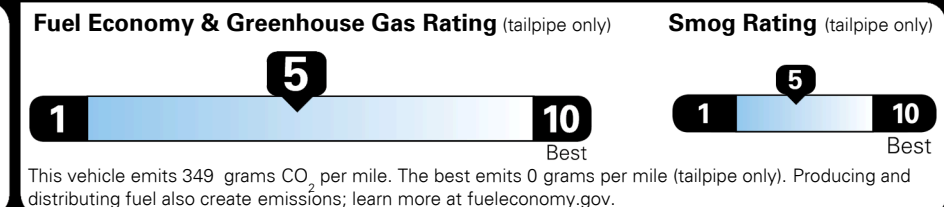

TOTAL ADDITIONAL WEIGHT: 22.6

EPA DOT Fuel Economy and Environment

Gasoline Vehicle

You spend \$250 more in fuel costs over 5 years compared to the average new vehicle.

Annual fuel cost \$1,550

Actual results will vary for many reasons, including driving conditions and how you drive and maintain your vehicle. The average new vehicle gets 27 MPG and costs \$7,500 to fuel over 5 years. Cost estimates are based on 15,000 miles per year at \$ 2.70 per gallon. MPGe is miles per gasoline gallon equivalent. Vehicle emissions are a significant cause of climate change and smog.