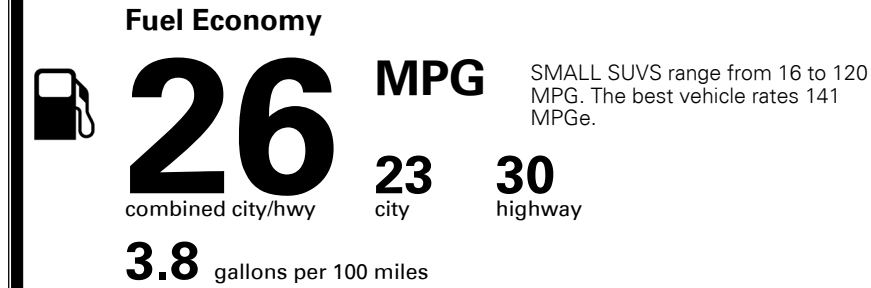

MSRP INCLUDING OPTIONS

\$ 28,190.00

INLAND FREIGHT AND HANDLING

\$ 1,120.00

TOTAL MANUFACTURER'S SUGGESTED RETAIL PRICE ▶

\$ 29,310.00

When you purchase this vehicle, Kia America, Inc. collects personal information you provide to the dealership. For information on our collection and use of personal information and your rights, please see our Privacy policy on www.kia.com.

TOTAL ADDITIONAL WEIGHT: 7.8

EPA DOT Fuel Economy and Environment

Gasoline Vehicle

You spend \$250 more in fuel costs over 5 years
 compared to the average new vehicle.

Annual fuel cost \$1,550

Actual results will vary for many reasons, including driving conditions and how you drive and maintain your vehicle. The average new vehicle gets 27 MPG and costs \$7,500 to fuel over 5 years. Cost estimates are based on 15,000 miles per year at \$ 2.70 per gallon. MPGe is miles per gasoline gallon equivalent. Vehicle emissions are a significant cause of climate change and smog.