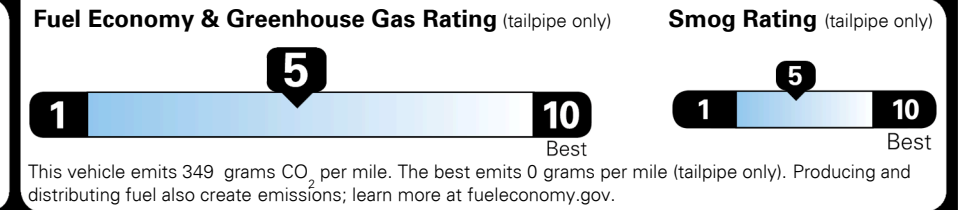

TOTAL ADDITIONAL WEIGHT: 7.8

EPA DOT Fuel Economy and Environment

Gasoline Vehicle

You spend \$250 more in fuel costs over 5 years
 compared to the average new vehicle.

Annual fuel cost \$1,550

Actual results will vary for many reasons, including driving conditions and how you drive and maintain your vehicle. The average new vehicle gets 27 MPG and costs \$7,500 to fuel over 5 years. Cost estimates are based on 15,000 miles per year at \$ 2.70 per gallon. MPGe is miles per gasoline gallon equivalent. Vehicle emissions are a significant cause of climate change and smog.

fuel economy.gov

Calculate personalized estimates and compare vehicles

GOVERNMENT 5-STAR SAFETY RATINGS

Overall Vehicle Score ★ ★ ★ ★ ★
 Based on the combined rating of frontal, side and rollover. Should ONLY be compared to other vehicles of similar size and weight.