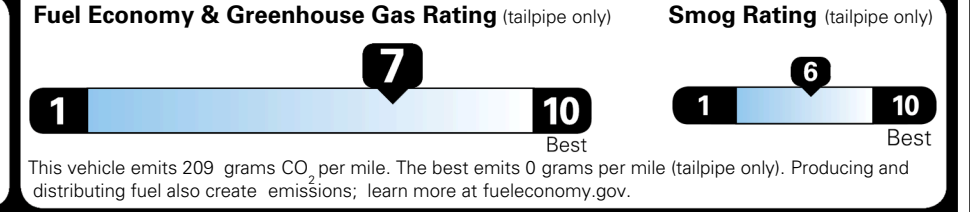

TOTAL ADDITIONAL WEIGHT: 15.2

EPA DOT Fuel Economy and Environment

Gasoline Vehicle

You save \$2,500
 in fuel costs over 5 years compared to the average new vehicle.

Annual fuel cost
\$1,200

Actual results will vary for many reasons, including driving conditions and how you drive and maintain your vehicle. The average new vehicle gets 29 MPG and costs \$8,500 to fuel over 5 years. Cost estimates are based on 15,000 miles per year at \$ 3.30 per gallon. MPGe is miles per gasoline gallon equivalent. Vehicle emissions are a significant cause of climate change and smog.