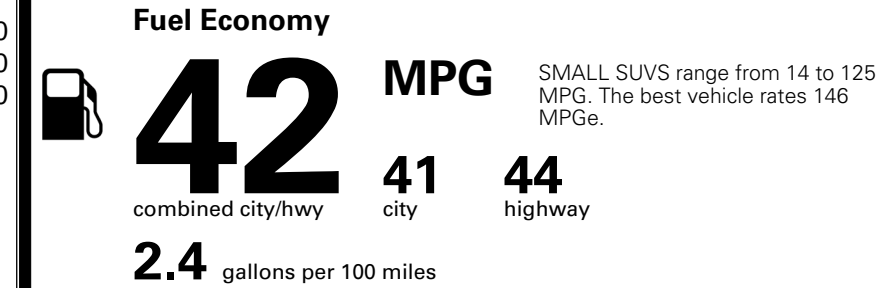

INLAND FREIGHT AND HANDLING

\$ 1,495.00

TOTAL MANUFACTURER'S SUGGESTED RETAIL PRICE ►

\$ 32,370.00

*Additional terms and conditions apply.
 **Kia Connect may be currently unavailable for some Model Year 2022 and newer vehicles sold or purchased in Massachusetts; please see owners.kia.com for more information.
 NOTE: When you purchase this vehicle, Kia America, Inc. collects personal information you provide to the dealership. For information on our collection and use of personal information and your rights, please see our Privacy Policy on www.kia.com.

TOTAL ADDITIONAL WEIGHT: 15.2

EPA DOT Fuel Economy and Environment

Gasoline Vehicle

You save \$2,500
 in fuel costs over 5 years compared to the average new vehicle.

Annual fuel cost
\$1,200

Actual results will vary for many reasons, including driving conditions and how you drive and maintain your vehicle. The average new vehicle gets 29 MPG and costs \$8,500 to fuel over 5 years. Cost estimates are based on 15,000 miles per year at \$ 3.30 per gallon. MPGe is miles per gasoline gallon equivalent. Vehicle emissions are a significant cause of climate change and smog.