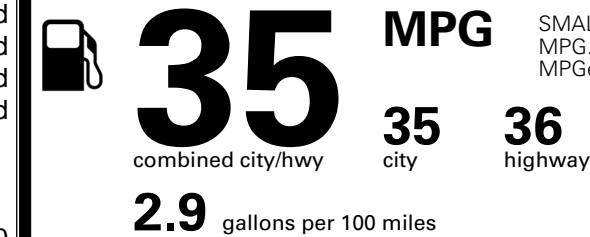

\$ 36,595.00

TOTAL ADDITIONAL WEIGHT: 10.5

EPA DOT Fuel Economy and Environment

Gasoline Vehicle

Fuel Economy

SMALL SUVs range from 14 to 125 MPG. The best vehicle rates 146 MPGe.

You save
\$1,500
 in fuel costs
 over 5 years
 compared to the
 average new vehicle.

Annual fuel cost
\$1,400

Fuel Economy & Greenhouse Gas Rating (tailpipe only)

Smog Rating (tailpipe only)

This vehicle emits 251 grams CO₂ per mile. The best emits 0 grams per mile (tailpipe only). Producing and distributing fuel also create emissions; learn more at fueleconomy.gov.