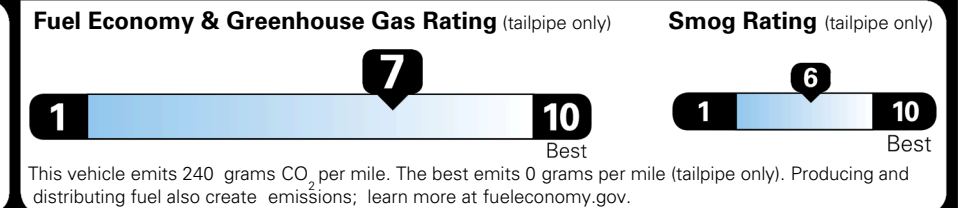

Actual results will vary for many reasons, including driving conditions and how you drive and maintain your vehicle. The average new vehicle gets 29 MPG and costs $8,500 to fuel over 5 years. Cost estimates are based on 15,000 miles per year at $ 3.30 per gallon. MPGe is miles per gasoline gallon equivalent. Vehicle emissions are a significant cause of climate change and smog.

fueleconomy.gov

Calculate personalized estimates and compare vehicles

GOVERNMENT 5-STAR SAFETY RATINGS

Overall Vehicle Score ★★★★★

Based on the combined rating of frontal, side and rollover. Should ONLY be compared to other vehicles of similar size and weight.

Frontal Crash Driver Passenger ★★★★★

Based on the risk of injury in a frontal impact. Should ONLY be compared to other vehicles of similar size and weight.

Side Crash Front seat Rear seat ★★★★★

Star ratings based on the risk of injury in a side impact.

Rollover ★★★★★

Star ratings based on the risk of rollover in a single-vehicle crash.

Star ratings range from 1 to 5 stars (★★★★★) with 5 being the highest.

Source: National Highway Traffic Safety Administration (NHTSA).

www.safercar.gov or 1-888-327-4236

Manufacturer's suggested retail price includes Manufacturer's recommended pre-delivery service. License and title fees, state and local taxes and other dealer installed options and accessories are not included in the manufacturer's suggested retail price.

PARTS CONTENT INFORMATION

FOR VEHICLES IN THIS CAR LINE U.S./CANADIAN PARTS CONTENT: 1 %

MAJOR SOURCES OF FOREIGN PARTS: KOREA: 90%

NOTE: PARTS CONTENT DOES NOT INCLUDE FINAL ASSEMBLY, DISTRIBUTION, OR OTHER NON-PARTS COSTS.

FOR THIS VEHICLE FINAL ASSEMBLY POINT: HWASUNG, KOREA

COUNTRY OF ORIGIN

ENGINE (MOTOR): KOREA

TRANSMISSION: KOREA